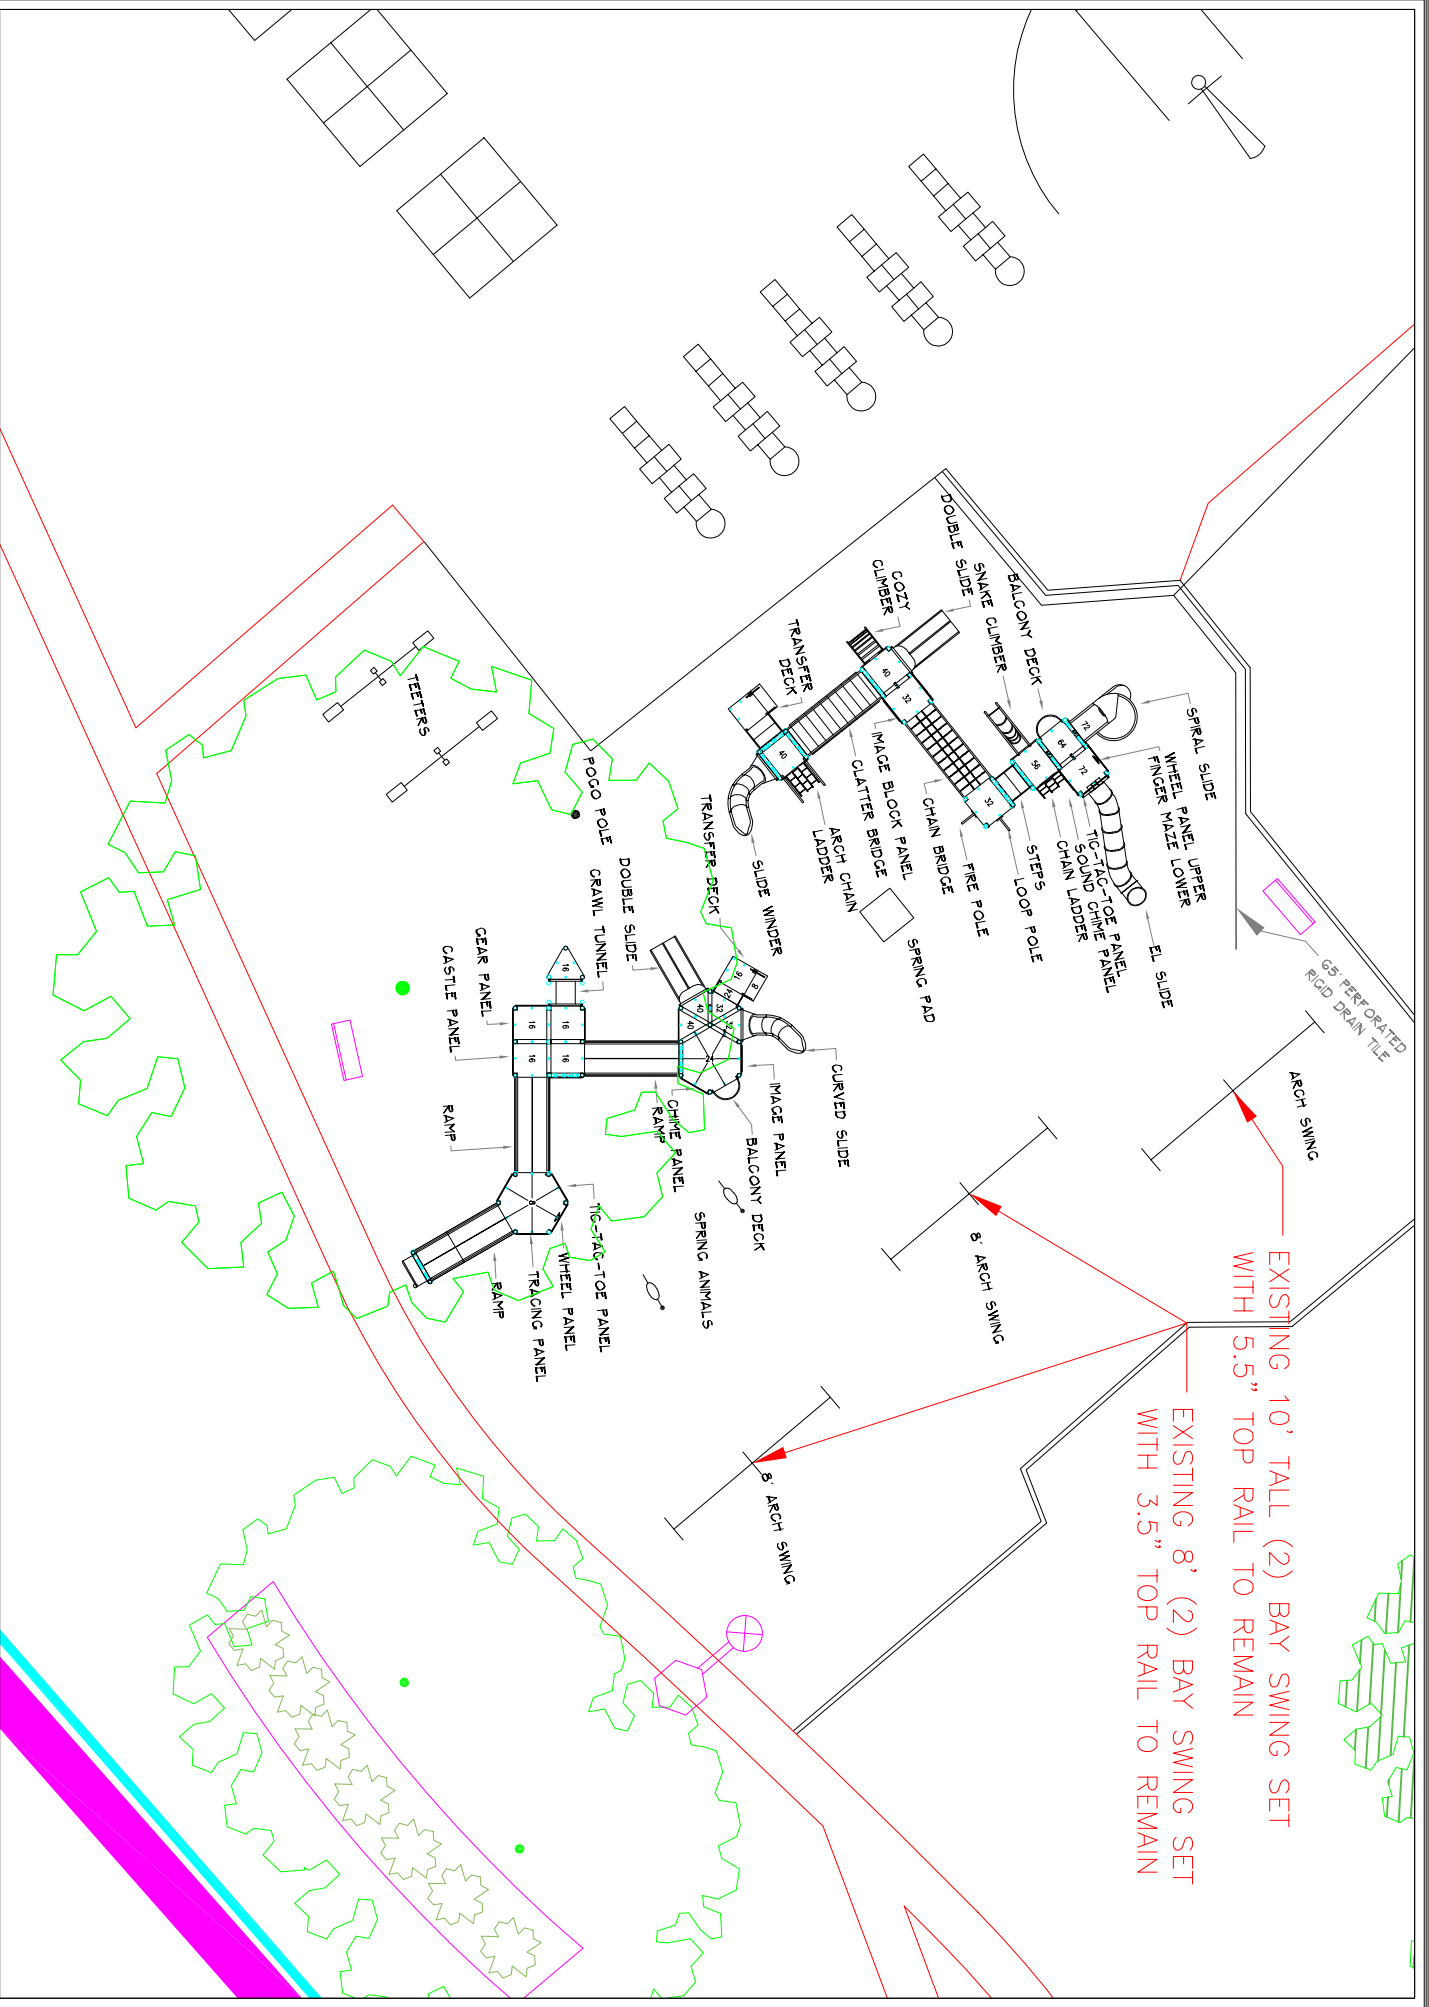

GREEN BAY PARKS, RECREATION,
AND FORESTRY DEPARTMENT

(ANNE) SULLIVAN PARK/SCHOOL
EXISTING PLAYGROUND

DATE DRAWN: JANUARY 1992
LAST REVISION: MARCH 2023

PAGE 1 OF 1
SUL

EXISTING 10' TALL (2) BAY SWING SET WITH 5.5" TOP RAIL TO REMAIN

EXISTING 8' (2) BAY SWING SET WITH 3.5" TOP RAIL TO REMAIN